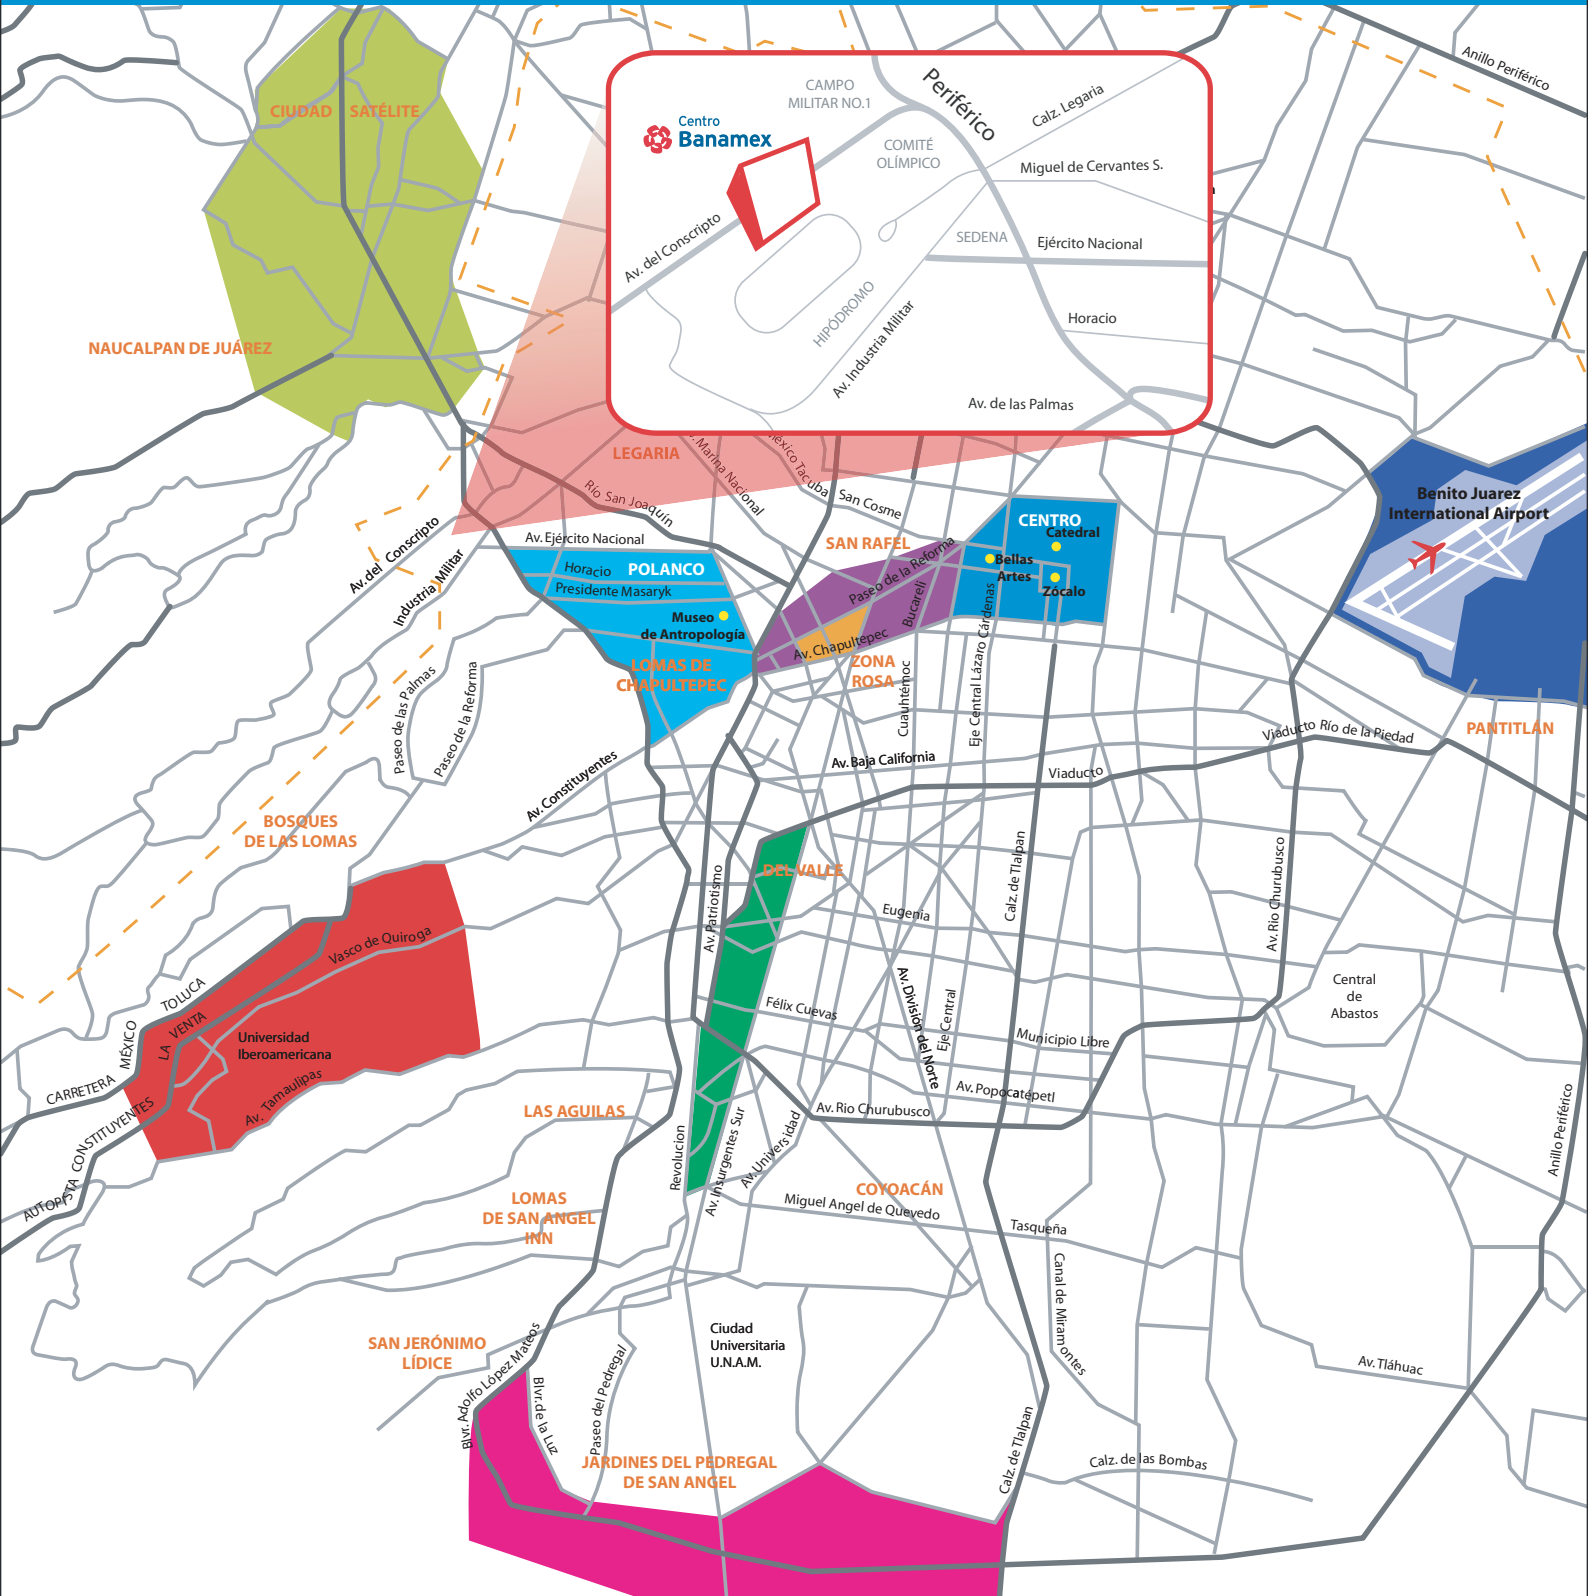

Mexico City

Distance to Centro Banamex

Airport	50 - 60 minutes Approx. Driving distance to Centro Banamex
Centro Histórico	40 minutes Approx. Driving distance to Centro Banamex
Chapultepec & Polanco	30 minutes Approx. Driving distance to Centro Banamex
Insurgentes sur & World Trade Center	50 minutes Approx. Driving distance to Centro Banamex
Norte & Tlalnepantla	40 - 60 minutes Approx. Driving distance to Centro Banamex
Paseo de la Reforma & Colonia Cuauhtémoc	45 minutes Approx. Driving distance to Centro Banamex
Perisur, Hospitales & Tlalpan	70 minutes Approx. Driving distance to Centro Banamex
Santa Fe	50 - 60 minutes Approx. Driving distance to Centro Banamex
Zona Rosa	40 minutes Approx. Driving distance to Centro Banamex